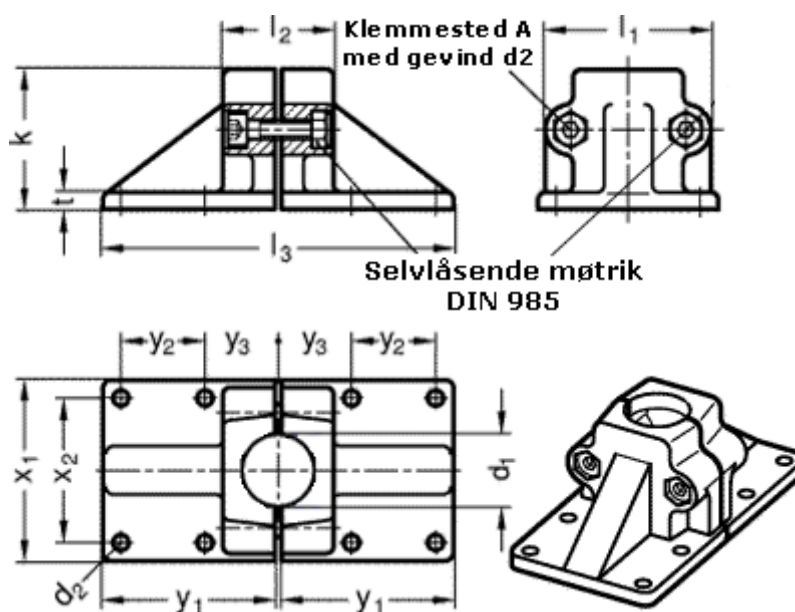

Article number: 20167B402SW

Description: Wide base clamp GN167-B40-2-SW
GN167

Measures

| | |
|----------|----------|
| d1 = B40 | x1 = 115 |
| d2 = 11 | x2 = 90 |
| d3 = M10 | y1 = 108 |
| k = 91 | y2 = 50 |
| l1 = 98 | y3 = 45 |
| l2 = 70 | |
| l3 = 218 | |
| t = 14 | |